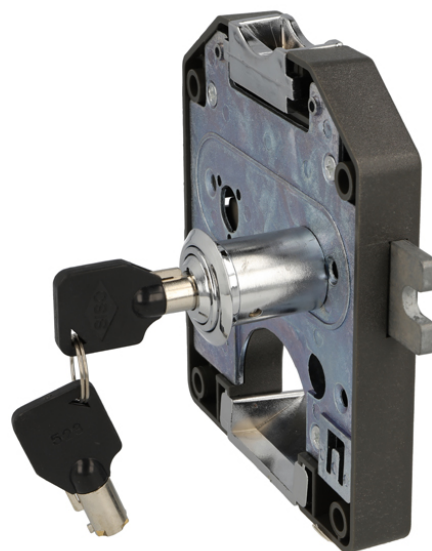

PRODUCT SHEET

Description:

Coin Lock F/2 Zloty, W/IC, CPL, LH, Tubular CK SISO Black, Plastic Body, Coin Entrance & Exit Chrome Pl. Plastic, W/SISO Logo, w/Rosette, w/Interchangeable System ONLY

Item number:

14.60.247-7

Units	Box	Carton	HS Code	Barcode
Pcs.	6	48	8301300000	
				5704866051767

SISO A/S

Mileparken 11
DK-2740 Skovlunde
Denmark
VAT: DK 24786013

Phone +45 45 830 900

www.siso.dk
siso@siso.dk

Danske Bank
Nytorv Branch
Copenhagen
SWIFT: DABADKKK

Account no.
4180 3112 112936
IBAN Account
DK7230003112112936