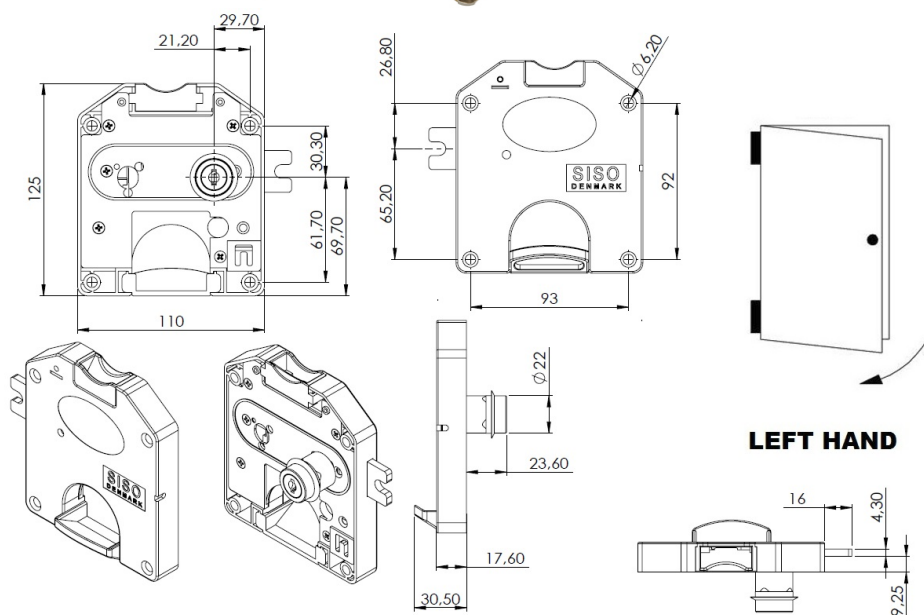

PRODUCT SHEET

Description:

Coin Lock F/2 Zloty, W/IC, CPL, LH, Tubular CK SISO Black, Plastic Body, Coin Entrance & Exit Chrome Pl. Plastic, W/SISO Logo, w/Rosette, w/Interchangeable System ONLY

Item number:

14.60.247-7

Units	Box	Carton	HS Code	Barcode
Pcs.	6	48	8301300000	
				5704866051767

SISO A/S

Mileparken 11
DK-2740 Skovlunde
Denmark
VAT: DK 24786013

Phone +45 45 830 900

www.siso.dk
siso@siso.dk

Danske Bank
Nytorv Branch
Copenhagen
SWIFT: DABADKKK

Account no.
4180 3112 112936
IBAN Account
DK7230003112112936